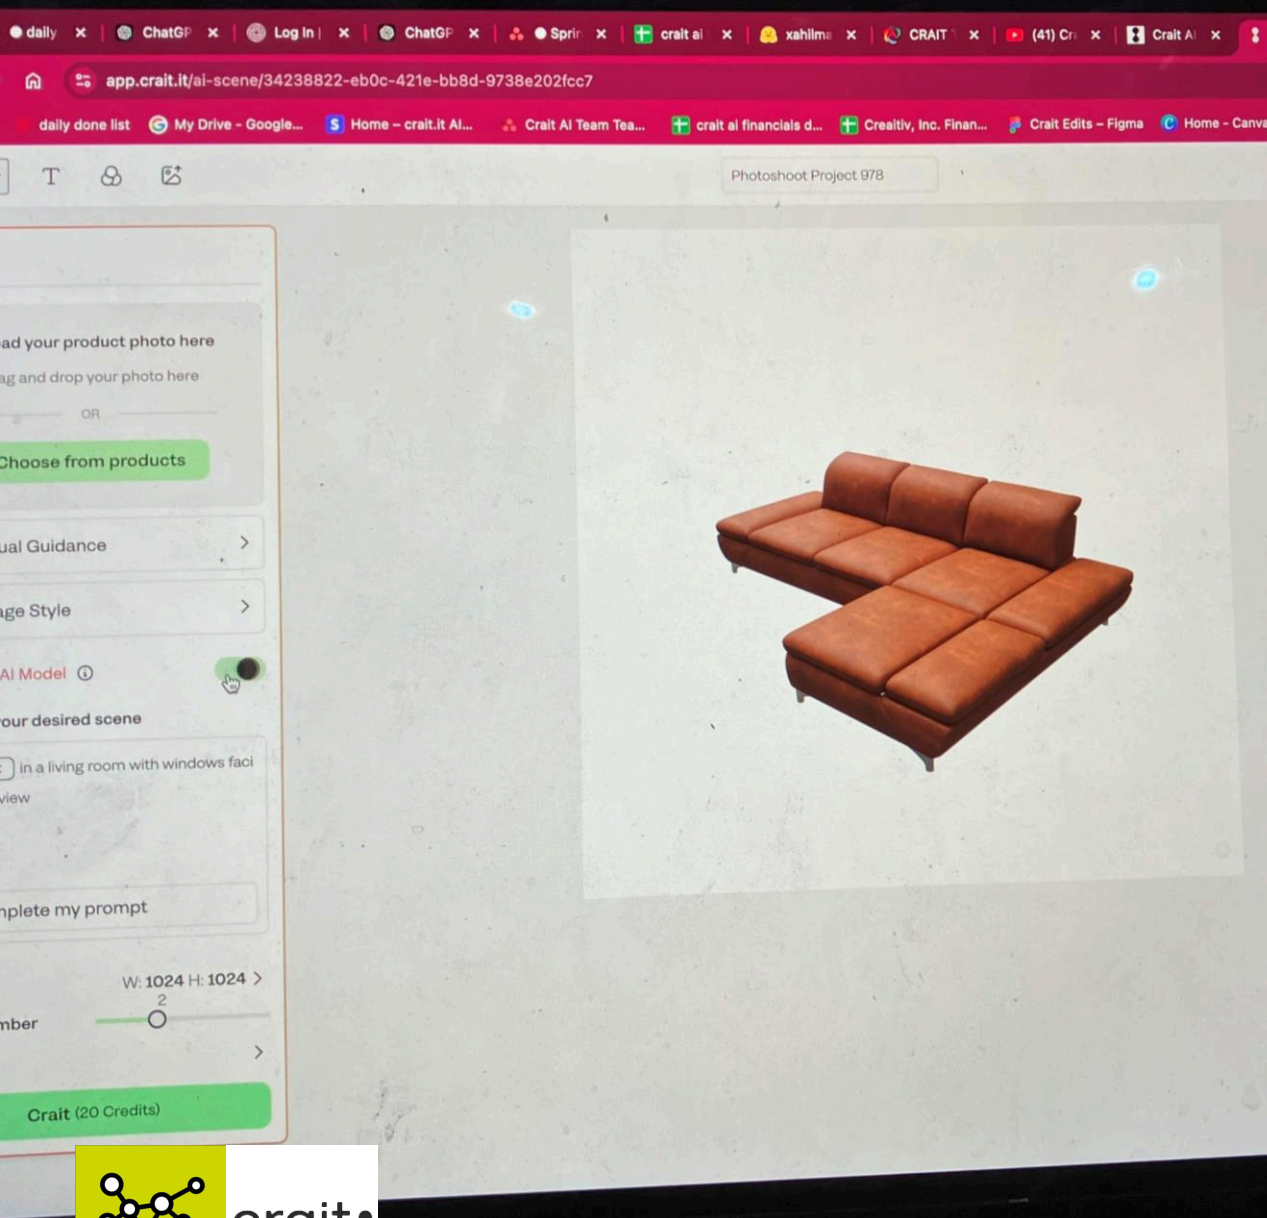

Original 24 nutrients
€9.99

Vegan Vitamin B1 100Mg 90 Tablets
€9.99

/ Relaxation Knit Sweater

Relaxation Knit Sweater

Jungles

\$160

Or 4 installments of \$40.00 by [afterpay](#) ?

Size: [Size Guide](#) [Can't Find Your Size?](#)