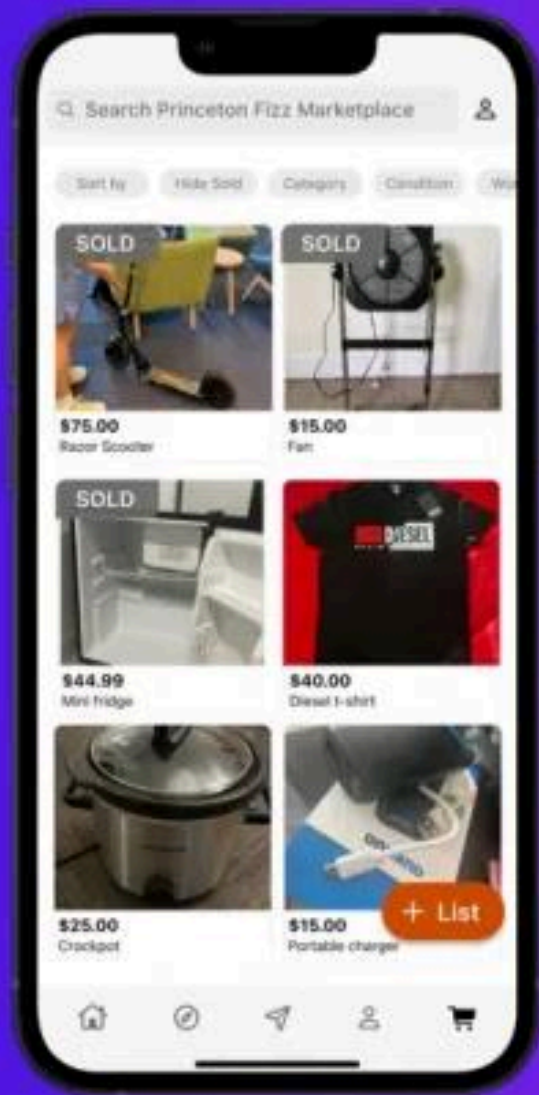

Seenapse

FIZZ